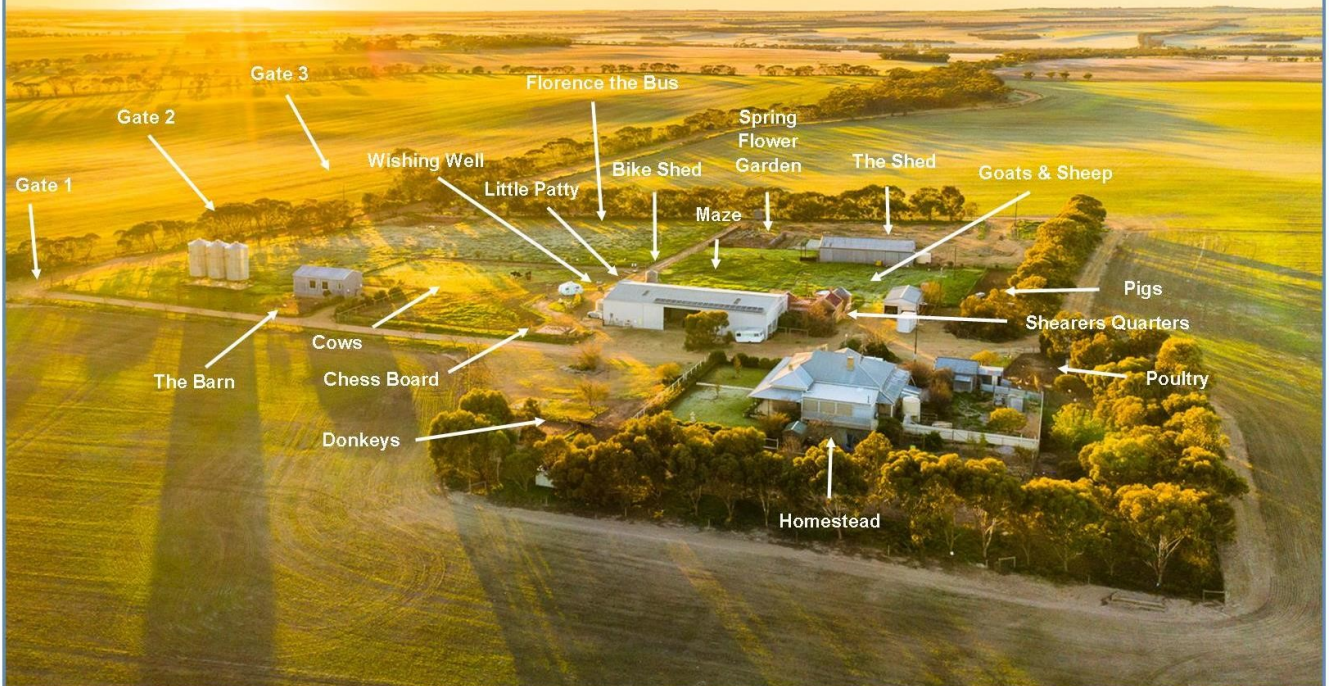

DIRECTIONS

Redwing Farm

226 Pipeline Road

Weetulta

Redwing Farm is located 17km from MOONTA.

Follow the Spencer Highway in the direction of MAITLAND.

A green MA20 marking on the left side of the road is 2.1km to the Pipeline Road turnoff.

A bright yellow sign pointing to *Redwing Farm and Function Centre* is located on the right side at the turnoff.

Pipeline Road is a dirt road, so please take extreme care when driving.

Travel 2.3km along Pipeline Road and arrive at your destination on the right side of the road.

Redwing Farm Layout

Please travel safely.

We look forward to your arrival.

We can be contacted on 0408 252 128 if necessary.