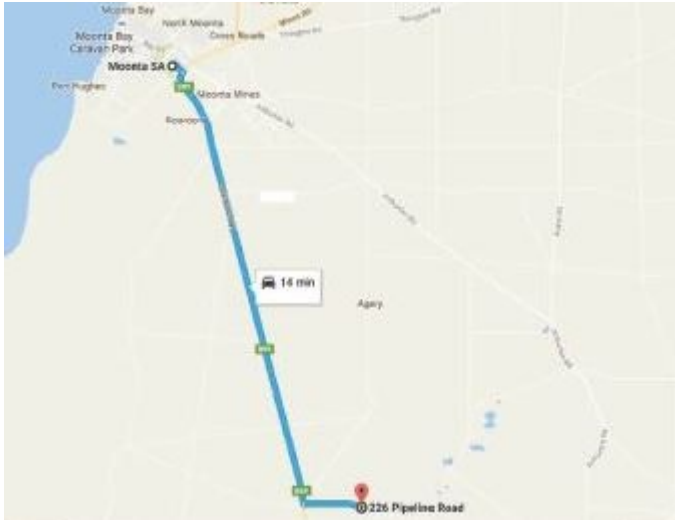

DIRECTIONS

Redwing Farm

226 Pipeline Road

Weetulta

Redwing Farm is located 17km from MOONTA.

Follow the Spencer Highway in the direction of MAITLAND.

A green MA20 marking on the left side of the road is 2.1km to the Pipeline Road turnoff.

A bright yellow sign pointing to *Redwing Farm and Function Centre* is located on the right side at the turnoff.

Pipeline Road is a dirt road, so please take extreme care when driving.

Travel 2.3km along Pipeline Road and arrive at your destination on the right side of the road.

Redwing Farm Layout

Please travel safely.

We look forward to your arrival.

We can be contacted on 0408 252 128 if necessary.