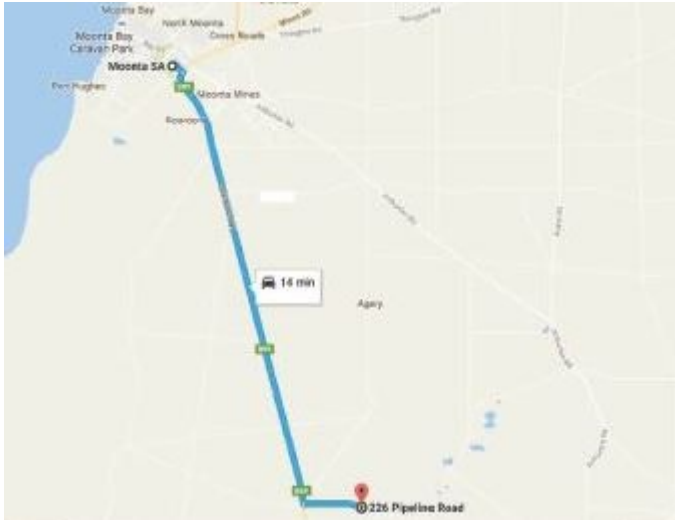

# DIRECTIONS

### 226 Pipeline Road

### Weetulta

Redwing Farm is located 17km from MOONTA.

Follow the Spencer Highway in the direction of MAITLAND.

A green MA20 marking on the left side of the road is 2.1km to the Pipeline Road turnoff.

A bright yellow sign pointing to *Redwing Farm and Function Centre* is located on the right side at the turnoff.

Pipeline Road is a dirt road, so please take extreme care when driving.

Travel 2.3km along Pipeline Road and arrive at your destination on the right side of the road.