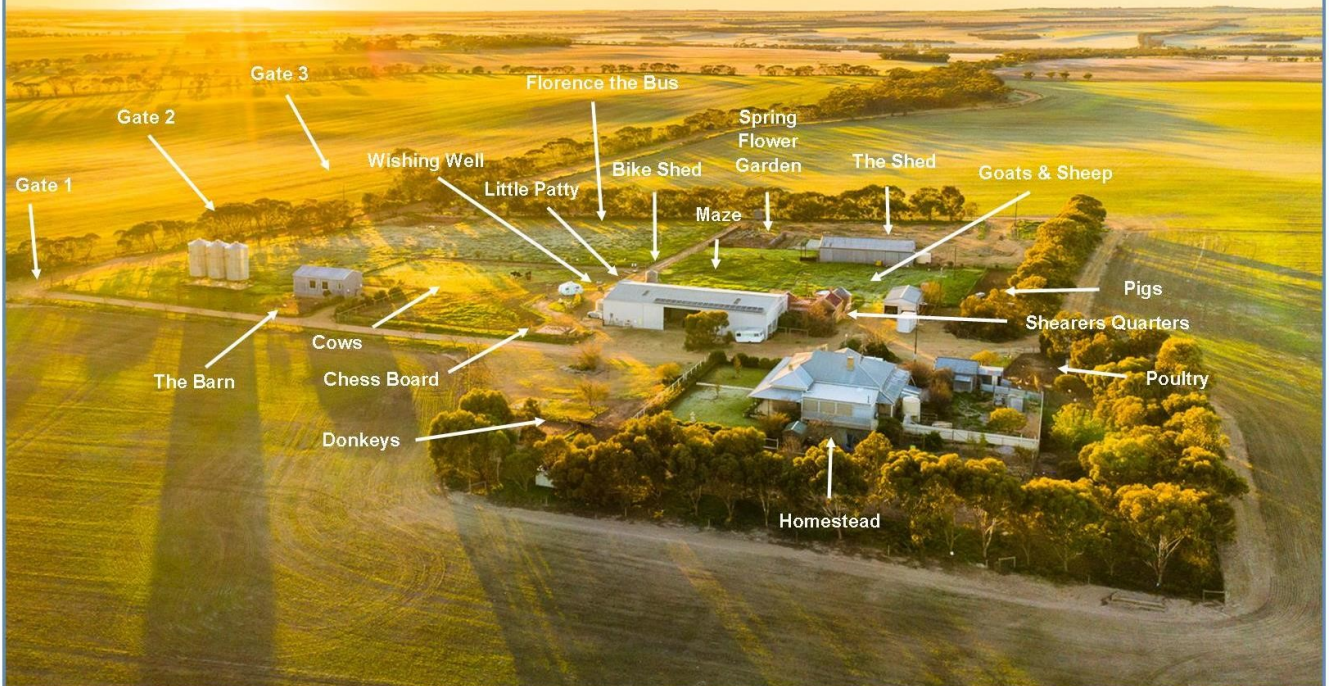

### Weetulta

Redwing Farm is located 17km from MOONTA.

Follow the Spencer Highway in the direction of MAITLAND.

A green MA20 marking on the left side of the road is 2.1km to the Pipeline Road turnoff.

A bright yellow sign pointing to *Redwing Farm and Function Centre* is located on the right side at the turnoff.

Pipeline Road is a dirt road, so please take extreme care when driving.

Travel 2.3km along Pipeline Road and arrive at your destination on the right side of the road.

## Redwing Farm Layout

**Please travel safely.**

**We look forward to your arrival.**

**We can be contacted on 0459 289 298 if necessary.**